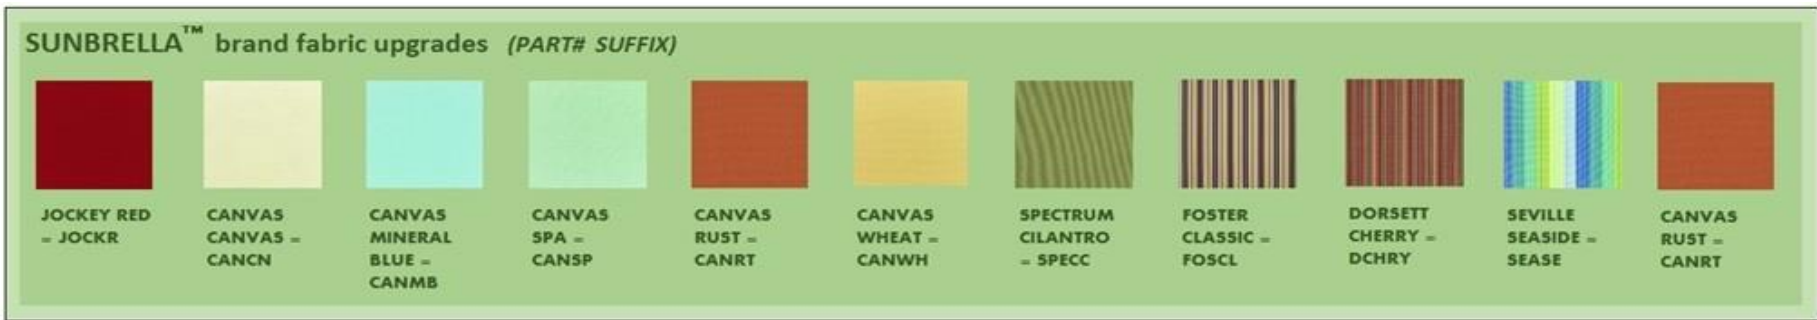

LEX-CL1 + wicker + fabric	Sea Pines Chaise Lounge	$586	$749
LEX-LSB + wicker	Sea Pines Storage Box (large)	$478	$579

Furniture Piece Upgrade to Sunbrella	Cost	Suggested Retail
Club Chair ~ Sunbrella fabric upgrade from stock option	$40	***
Loveseat ~ Sunbrella fabric upgrade from stock option	$80	***
Sofa ~ Sunbrella fabric upgrade from stock option	$122	***
Ottoman ~ Sunbrella fabric upgrade from stock option	$18	***
Dining Chair /Rocker ~ Sunbrella fabric upgrade from stock option	$14	***
Bar Stool ~ Sunbrella fabric upgrade from stock option	$13	***
Chaise Lounge ~ Sunbrella fabric upgrade from stock option	$55	***

Jakarta Teak Table(s) upgrades for various Sea Pines groups
Step 1) Select SKU **Step 2)** Choose wicker color **Step 3)** Choose fabric option, if applicable **Step 4)** Add TEAK suffix **Step 5)** Notate on PO which pieces are being upgraded Example: FN651-J-RAVEP-TEAK Sea Pines 6-Pc Deep Seating Set w/ Sofa - Java (wicker) with Rave Pine (fabric)
(Note: upgrade side table and coffee table to teak)

LEX-5DS1 +	Sea Pines 5Pc Dining Set (any wicker color) - upgrade, 48" teak dining table	$69	
LEX-5LDS1 +	Sea Pines 5Pc Conversation Set (any wicker color) - upgrade, 40" teak Coffee table	-$49	
use TEAK suffix	ANY Sea Pines Seating Set that includes a side table - upgrade, 20" Round Side Table	$0	
use TEAK suffix	ANY Sea Pines Seating Set that includes a coffee table - upgrd. 40" Round Coffee Table	$77	
use TEAK suffix	ANY Sea Pines Seating Set that includes a coffee table - upgrd. (20" X 40") Coffee Table	$0	

TEAK COLLECTION:		Cost	Suggested Retail
TK-R-DT	Jakarta Round 48" Dining Table	$480	$649
TK-5PC-D	Jakarta 5Pc Dining Set (Teak 48" Dining Table & 4 Teak Arm Chairs)	$1,289	$1,799
TK-ARM-C	Jakarta Arm Chair	$260	$349
TK-R-CT-RND	Jakarta Round 39.5" Coffee Table	$323	$429
TK-CONT	Jakarta Console Table	$270	$399
TK-R-CT	Jakarta Traditional Coffee Table (20" X 40")	$189	$249
TK-R-ST	Jakarta 20" Round Side Table	$141	$169
TK-2PC-ROCK-PAIR	Jakarta Rocking Chair Pair (2 Rockers)	$571	$749
TK-3PC-ROCK	Jakarta Rocking Chair Set (2 Rockers & 1 Side Table)	$675	$899
TK-R-SERV	Jakarta Serving Tray	$52	$75
TK-R-LSUS	Jakarta 20" Lazy Susan	$103	$139
TK-3PC-F	Jakarta 3Pc Folding Bistro Set	$440	$599
TK-2PK-F	Jakarta 2Pk Folding Chairs	$242	$339
TK-FT	Jakarta Folding Bistro Table	$198	$269